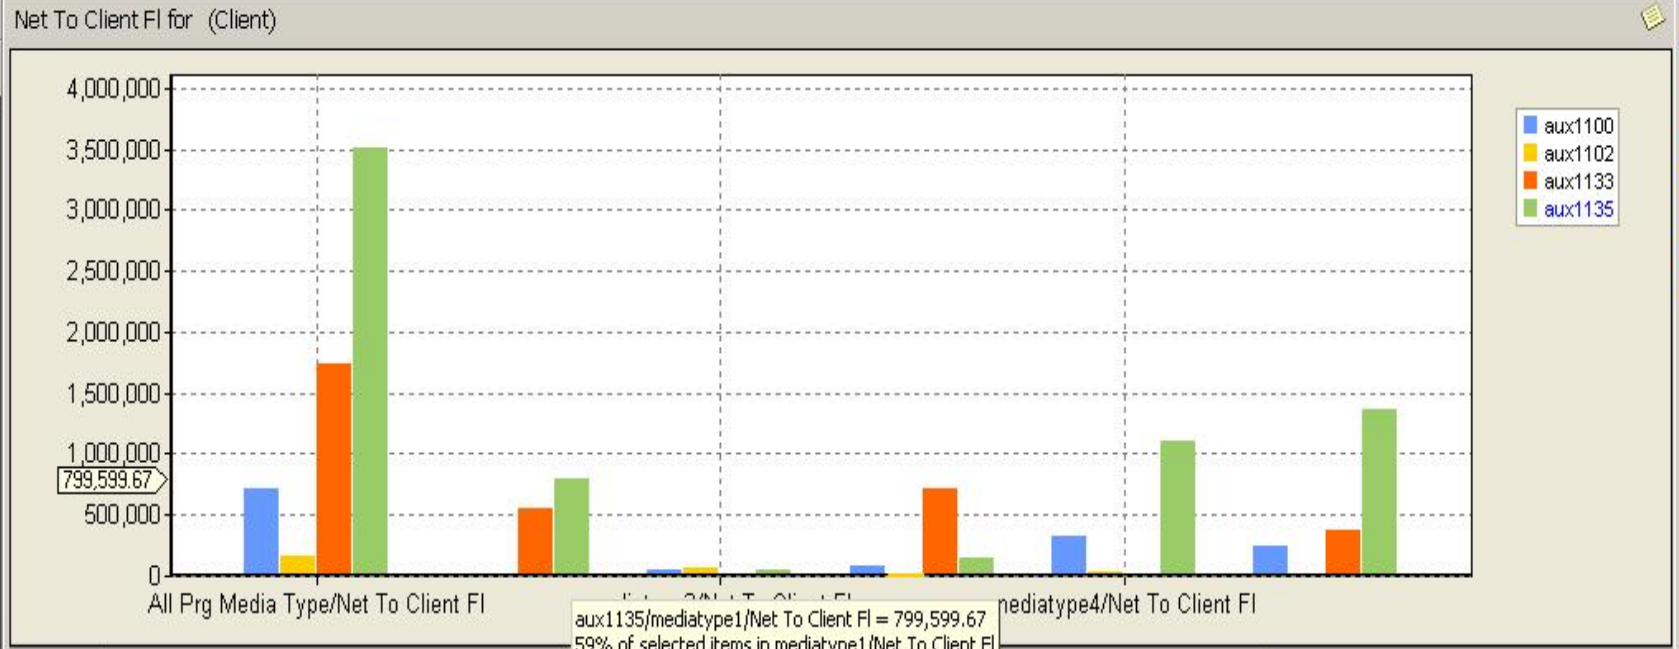

Browse Search

Rows

Group of Agen... - Brand of aux...

Columns

Measures - Net To Client FI

Background

- Agency
- Header Date - All Header ...
- Booking Status
- Brand
- Campaign
- Client
- Company Name

Breakdown of Net To Client FI for (Media Type mediatype1, Group of Agencies Aux Grp1) at Brand level

Back Forward Reset Apply Dimensions Timeline View Sort Filter Wizard Decom Analytics Server

AllHdrD

Dimensions

Group of Agencies

- Default (All Grp Agency)
- All Grp Agency
 - Agency not linked to a Group
 - No Agency
 - aux1051
 - aux1064
 - aux1081
 - aux1084
 - aux1100
 - aux1102
 - aux1133
 - aux1135
 - aux1138
 - aux1140
 - aux1143
 - aux1153
 - aux1154
 - aux1157