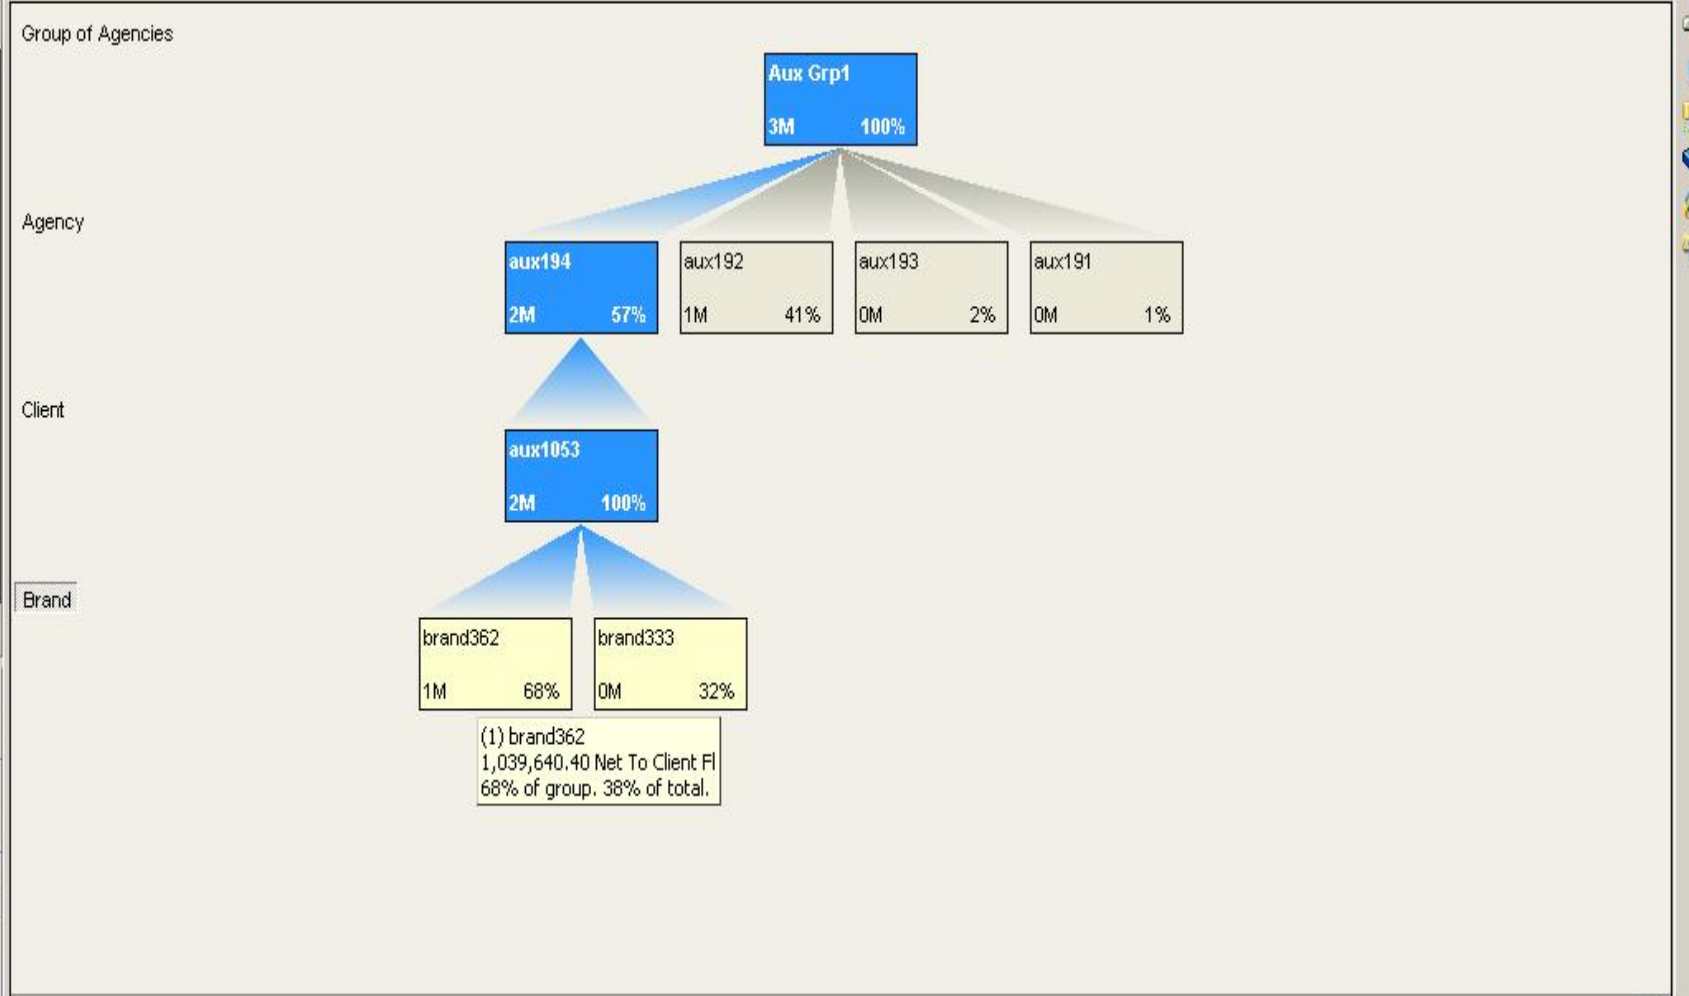

Browse Search

Rows

Group of Agen... - Brand of aux...

Columns

Measures - Net To Client FI

Background

- Agency
- Header Date - All Header ...
- Booking Status
- Brand
- Campaign
- Client
- Company Name

Breakdown of Net To Client FI for (Media Type mediatype1, Group of Agencies Aux Grp1) at Brand level

Back Forward Reset Apply Dimensions Timeline View Sort Filter Wizard Decom Analytics Server

AllHdrD

Dimensions

Group of Agencies

- Default (All Grp Agency)
- All Grp Agency
 - Agency not linked to a Group
 - No Agency
 - aux1051
 - aux1064
 - aux1081
 - aux1084
 - aux1100
 - aux1102
 - aux1133
 - aux1135
 - aux1138
 - aux1140
 - aux1143
 - aux1153
 - aux1154
 - aux1157